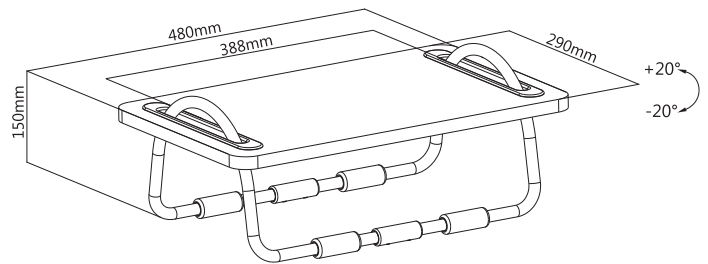

FR-07L

Tiltable sliding footrest

FR-07L

Having happy feet is the footrest way with the ergo-comfort adjust footrests! With two choices of platform height, including a Standard model(95mm/3.7") Higher model (150mm/5.9"), this adjustable footrest elevates feet, improves circulation and allows shoulders to relax backward naturally. The easy-glide design improves circulation by allowing repositioning of legs and feet while the footrest is in use. Tilt angle slides easily to any position that is comfortable for individual users. This footrest makes an excellent addition to any office, cubicle, reception desk or to any other chair.

Item No.	FR-07L
Material	Steel, Plastic, Particle Board & Melamine
Dimensions	480x290x187mm
Weight Capacity	30kg/66lbs
Tilt Range	+20° - -20°