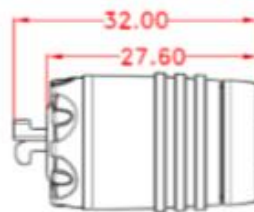

Melon Key Lock for Security Slots on Desktop Chassis (with Master Key Solution "push-to-lock" function)

MELON Key Lock for Security Slots on Desktop Chassis with Master Key Solution "push-to-lock" with Maximum theft protection *Prevent theft of Desktop components, including CPU, graphics cards, hard drive - Fits with all desktops built with a security slot, **EXCEPT – Security slot, Size: 3.2mmx4.5mm**