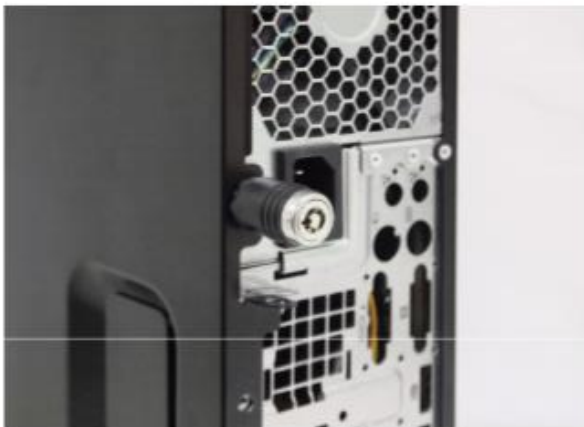

Melon Key Lock for Security Slots on Desktop Chassis (with Master Key Solution "push-to-lock" function)

MELON Key Lock for Security Slots on Desktop Chassis with Master Key Solution "push-to-lock" with Maximum theft protection *Prevent theft of Desktop components, including CPU, graphics cards, hard drive - Fits with all desktops built with a security slot, **EXCEPT – Security slot, Size: 3.2mmx4.5mm**

Features:

- Desktop Chassis security Key Lock
- One hand operation push-to-lock & key to open function.
- Attach to Desktop/Thin Clients/Tiny PC onto a built in a security slot
- Secures all the components in a desktop/Thin Clients/ Tiny PC

Specifications:

Key Type: Master Keyed – 2 Keys for every 100 lock

Material: Zinc alloyed key cylinder w/tubular key mechanism & plastic housing

Packaging: Bulk Pack

Warranty: 2 Years

Make: The logo for MELON, featuring the word "melon" in a lowercase, sans-serif font. The letter "o" is replaced by a green circle with a white outline, and the letter "n" has a small green circle above it.