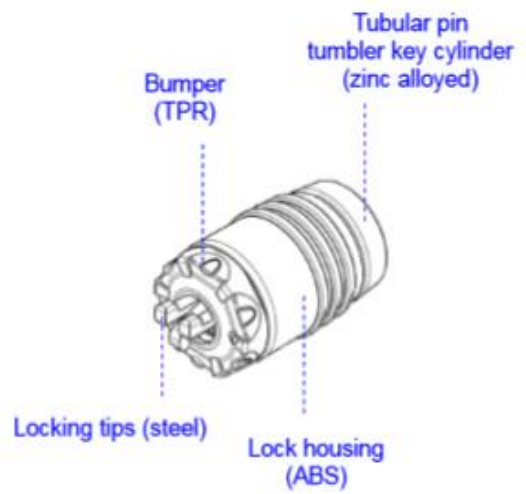

Melon Key Lock for Security Slots on Desktop Chassis (with Master Key Solution "push-to-lock" function)

MELON Key Lock for Security Slots on Desktop Chassis with Master Key Solution "push-to-lock" with Maximum theft protection *Prevent theft of Desktop components, including CPU, graphics cards, hard drive - Fits with all desktops built with a security slot, **EXCEPT – Security slot, Size: 3.2mmx4.5mm**

Features:

- Desktop Chassis security Key Lock
- One hand operation push-to-lock & key to open function.
- Attach to Desktop/Thin Clients/Tiny PC onto a built in a security slot
- Secures all the components in a desktop/Thin Clients/ Tiny PC

Specifications:

Key Type: Master Keyed – 2 Keys for every 100 lock

Material: Zinc alloyed key cylinder w/tubular key mechanism & plastic housing

Packaging: Bulk Pack

Warranty: 2 Years

Make: The logo for MELON, featuring the word "melon" in a lowercase, sans-serif font. The letter "o" is replaced by a green circle with a white outline, and the letter "n" has a small green circle above it.