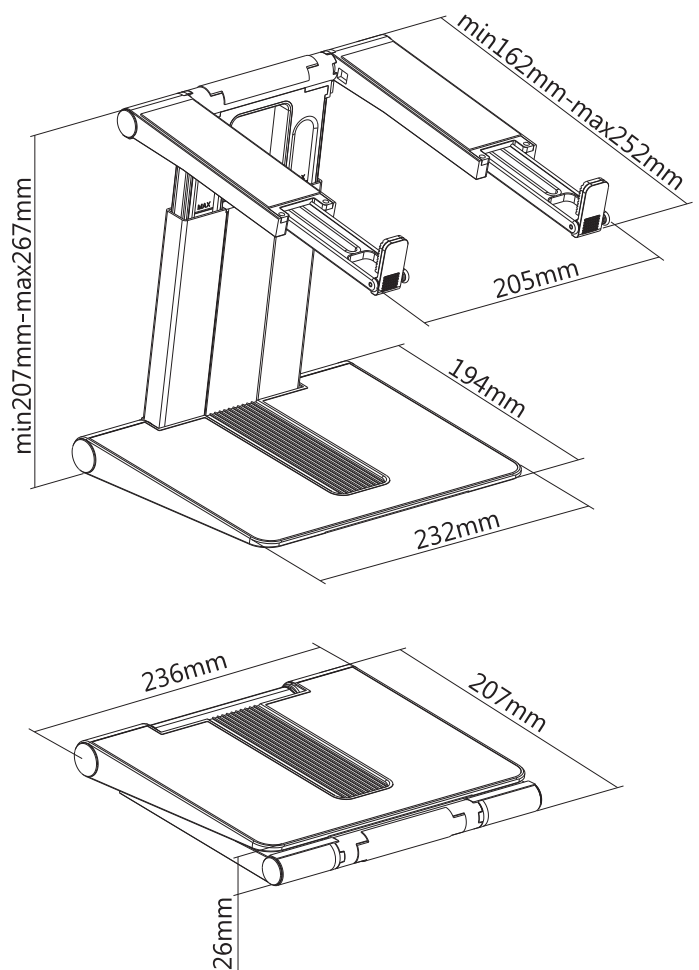

PLW-01

Portable Laptop Riser

LUMI
ergo

PLW-01

We totally understand those people who always on business trips, use laptop at hotel, in the café all the time. Hunch over and over again cause uncomfortable posture, finally got a painful neck. Don't worry, our PLW-01 Height Adjustable Tabletop Laptop Riser is the solution. PLW-01 elevates screen to eye-level, improves your posture, health, and comfort. Foldable & lightweight design makes it fold neatly into your bag, just carry it with you everywhere - on the plane, to the coffee shop, on road trips - and hope you'll find it a useful addition to your life. What's more? there are 7 height settings for you to choose, extend fingers fits most laptops and firmly secure your previous laptop. Start enjoying a more ergonomic way by choosing LUMIergo!

Item No.	PLW-01
Dimensions	236x207x26mm
Applicable Devices	Laptop
Height Range	207-267mm
Shelf Quantity	1
Weight Capacity	5kg/11lbs
Laptop Size	10"-15.6"